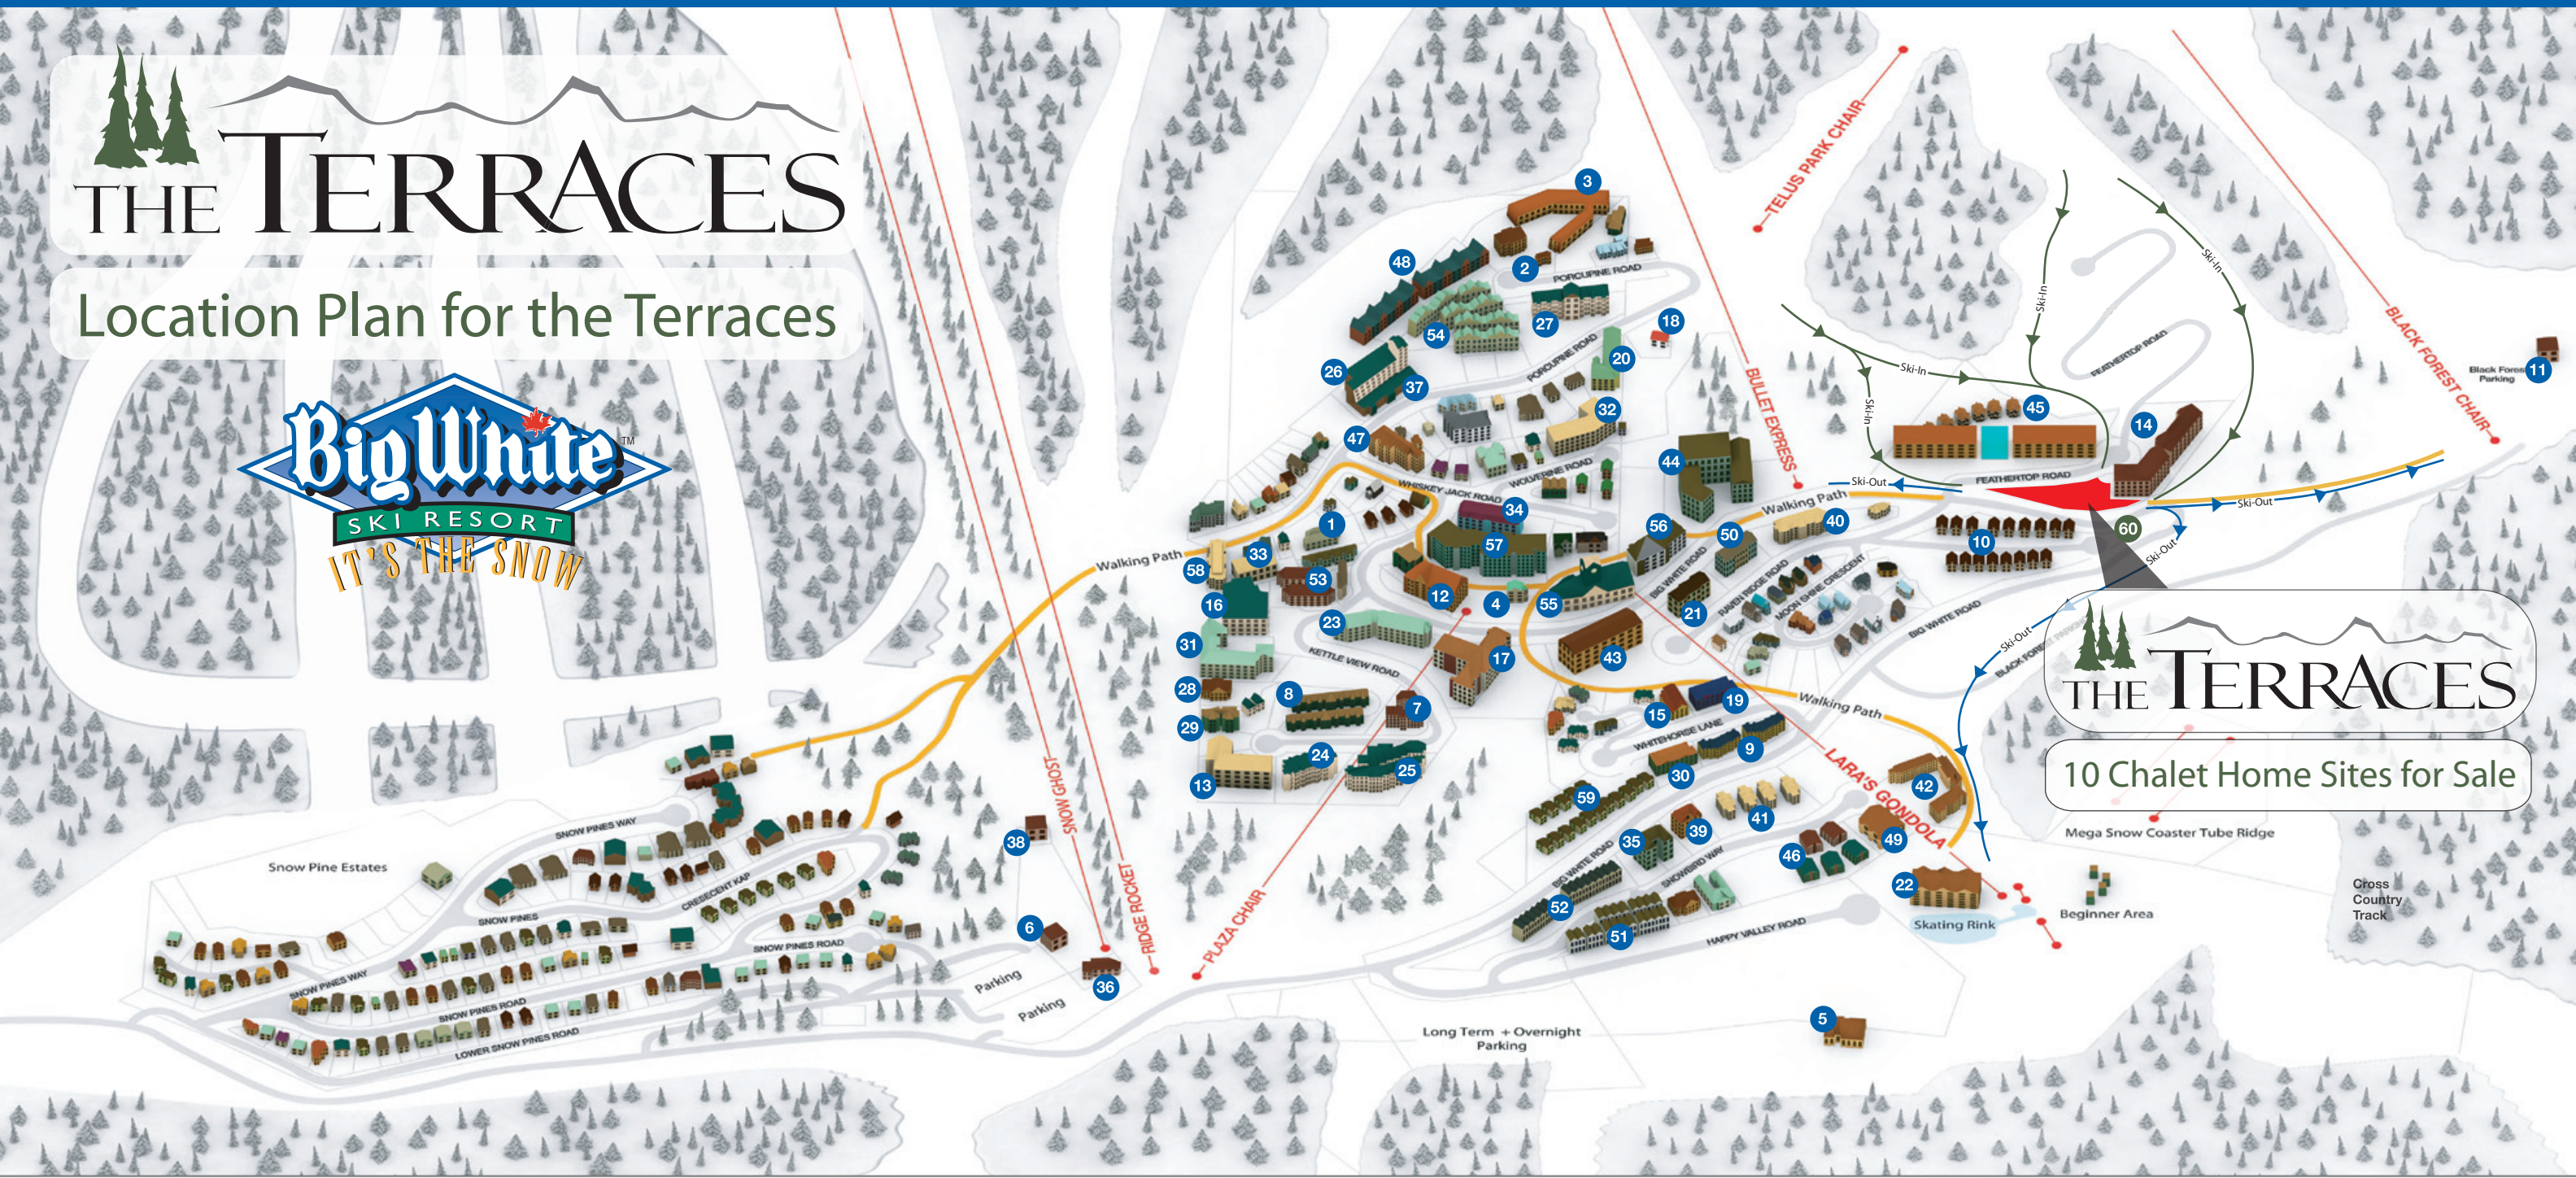

THE TERRACES

Location Plan for the Terraces

THE TERRACES
10 Chalet Home Sites for Sale

- | | | | | | | |
|------------------------------|-------------------------|-----------------------|-----------------------|----------------------|----------------------|------------------------|
| 1 10 Skiers | 10 Bullet Creek Cabins | 19 Glacier Lodge | 28 North | 37 Samesun Hostel | 46 Spyglass | 55 Village Centre Mall |
| 2 Alpines | 11 Cecil's Perogies | 20 Graystokes | 29 Perfection Ridge | 38 Ski Patrol | 47 Tamarack Inn | 56 White Crystal Inn |
| 3 Aspens | 12 Chateau Big White | 21 Grizzly Lodge | 30 Pinnacles | 39 Snowbird Lodge | 48 Timber Ridge | 57 Whitefoot Lodge |
| 4 Big White Administration | 13 Chateau on The Ridge | 22 Happy Valley Lodge | 31 Plaza on the Ridge | 40 Snowy Creek Lodge | 49 Timbers | 58 Winter Ridge |
| 5 Big White Community School | 14 Copper Kettle Lodge | 23 Inn at Big White | 32 Ponderosa | 41 Solitude | 50 Towering Pines | 59 Woodcutter Cabins |
| 6 Big White Racers | 15 The Crescent | 24 Legacy | 33 Powder Ridge | 42 South Point | 51 Trailside | 60 THE TERRACES |
| 7 Black Bear 1 | 16 Das Hofbrauhaus | 25 Legends | 34 Ptarmigan Inn | 43 Stonegate | 52 Trailside Heights | ➡ Ski-Out Options |
| 8 Black Bear 2 | 17 Eagles Resort | 26 Moguls | 35 Raven | 44 Stonebridge Lodge | 53 Trappers Crossing | ➡ Ski-In Options |
| 9 Blacksmith Lodge | 18 Firehall | 27 Monashee Inn | 36 Ridge Daylodge | 45 Sundance Lodge | 54 Tree Tops | |